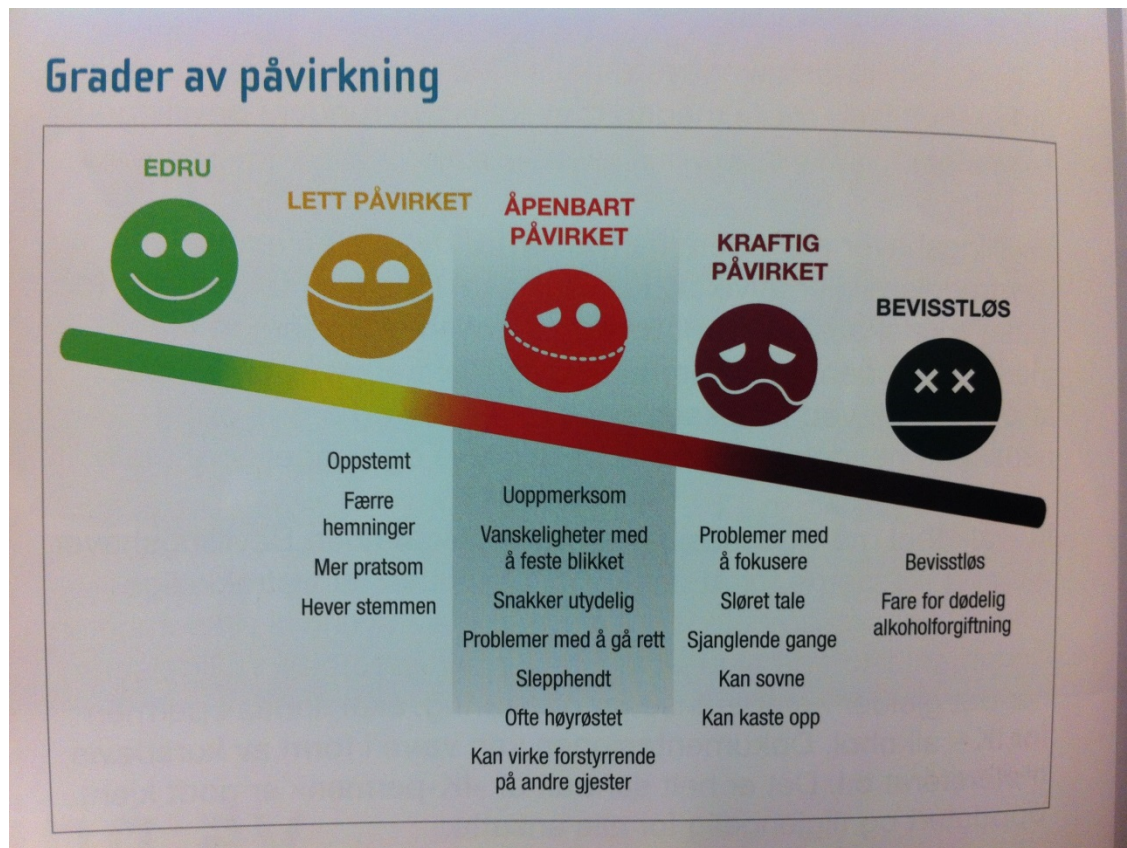

Levels of intoxication